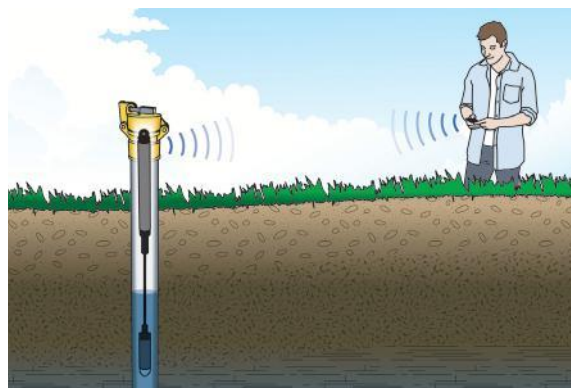

### Key Advantages:

- Wireless data offload to mobile devices via BLE
- Direct-read cable connects sensor to top-end logger
- Integrated barometric pressure sensor enables direct water level readout
- Reference water level can be entered at start of deployment
- Use HOBObconnect for setup, data viewing, and data sharing
- The cable includes Kevlar strength member
- Powered by two user replaceable AA batteries
- Normal, multi-rate, and burst-logging modes
- Durable ceramic sensor
- Available with stainless steel or titanium sensor ends

### Accurate Data, Easily

Onset's HOBObconnect© app, a free download from App Store and Google Play makes it a snap to configure HOBO MX2001 loggers and manage the collected data. You can view data in graphs, check the operational status of loggers, configure alarm notifications, and share data files.