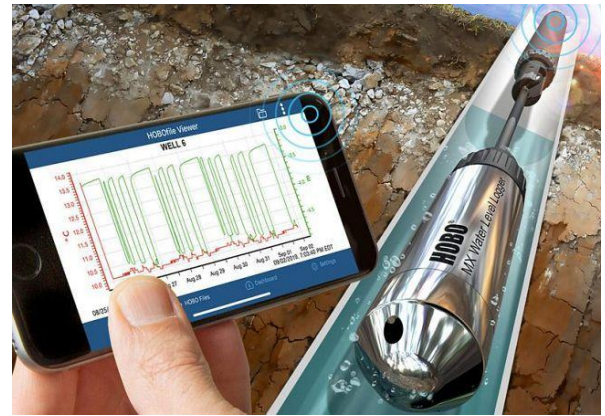

# HOBO® MX2001 Water Level Logger

Wireless access to water level and temperature data via Bluetooth Low Energy (BLE)

Onset's HOBO MX2001 is the industry's first water level data logger designed for convenient wireless setup and download from mobile devices via Bluetooth Low Energy (BLE) technology. The logger dramatically simplifies and lowers the cost of field data collection by providing wireless access to high-accuracy water level and temperature measurements right from a mobile phone or tablet.

**Supported Measurements:** Water Level, Water Temperature, Absolute Pressure, Barometric Pressure, Differential Pressure

### Key Advantages:

- Wireless data offload to mobile devices via BLE
- Direct-read cable connects sensor to top-end logger
- Integrated barometric pressure sensor enables direct water level readout
- Reference water level can be entered at start of deployment
- Use HOBObconnect for setup, data viewing, and data sharing
- The cable includes Kevlar strength member
- Powered by two user replaceable AA batteries
- Normal, multi-rate, and burst-logging modes
- Durable ceramic sensor
- Available with stainless steel or titanium sensor ends