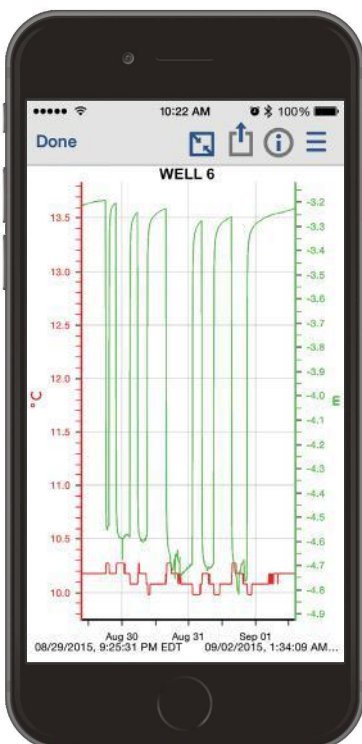

**Supported Measurements:** Water Level, Water Temperature, Absolute Pressure, Barometric Pressure, Differential Pressure

### Key Advantages:

- Wireless data offload to mobile devices via BLE
- Direct-read cable connects sensor to top-end logger
- Integrated barometric pressure sensor enables direct water level readout
- Reference water level can be entered at start of deployment
- Use HOBObconnect for setup, data viewing, and data sharing
- The cable includes Kevlar strength member
- Powered by two user replaceable AA batteries
- Normal, multi-rate, and burst-logging modes
- Durable ceramic sensor
- Available with stainless steel or titanium sensor ends

### Minimum System Requirements:

HOBObconnect

Mobile device\*

Cable

### Accurate Data, Easily

Onset's HOBObconnect© app, a free download from App Store and Google Play makes it a snap to configure HOBO MX2001 loggers and manage the collected data. You can view data in graphs, check the operational status of loggers, configure alarm notifications, and share data files.